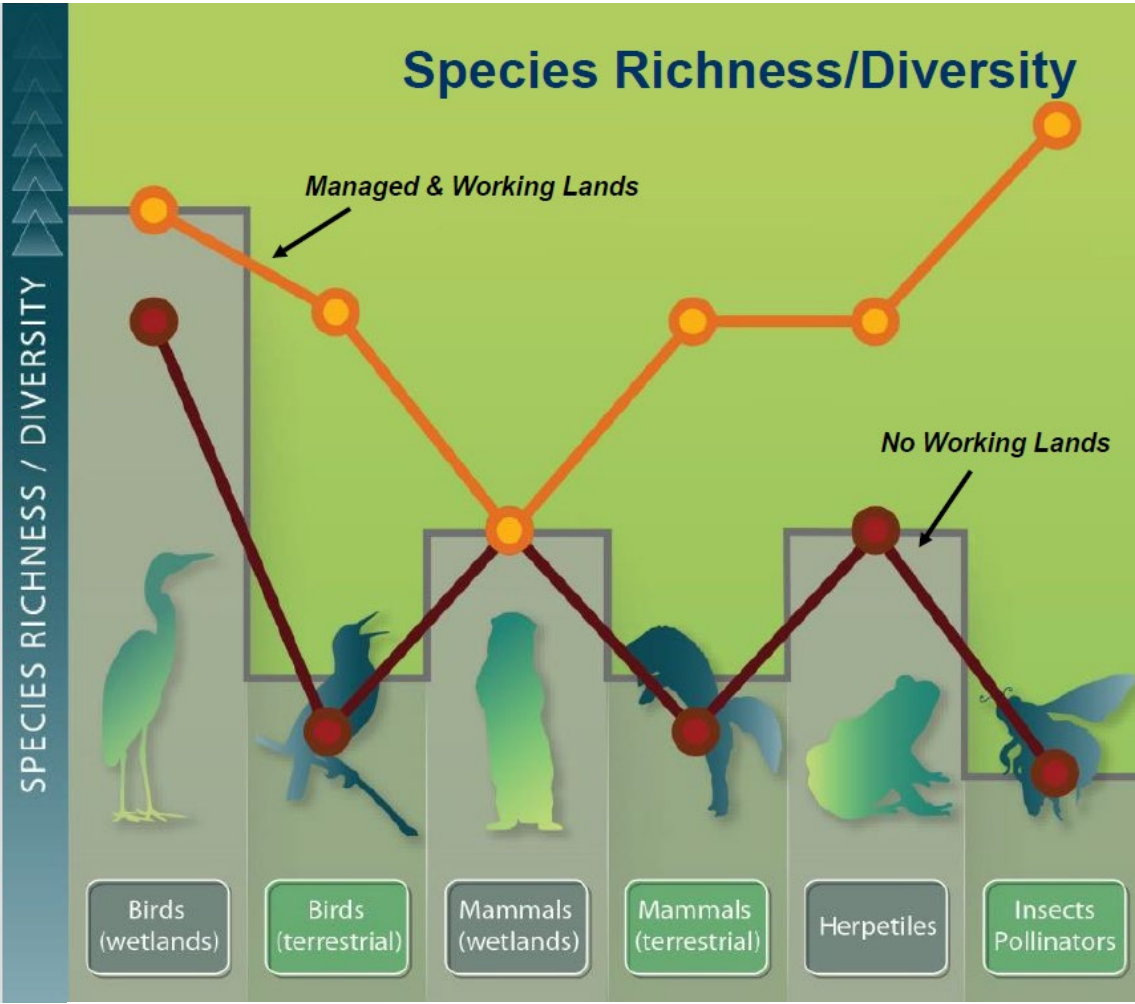

North Ottawa Impoundment

848 Acres of Wet Cells for Habitat | 607 Acres of Grassland | 644 Acres for Revenue + Habitat + Public Value

2020 and Beyond

Revenue + Habitat + Public Value:

- Native Wetland Seed Production
- Alternative Crops (Milkweed, Japanese Millet)
- Row Crop/Small Grain + Cover Crop + Moist Soil Management
- Rotational/Managed Grazing
- Renewable Energy Production